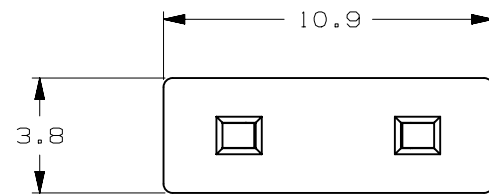

ISOMETRIC VIEW

LP MINI 58V					
TERMINAL MATERIAL:	ZINC				
TERMINAL PLATING:	SILVER				
HOUSING MATERIAL:	PA66 (U.L. 94 FLAMMABILITY RATING - HB)				
LINEAR DIMENSIONS				ANGLES	RADII
DIM	.5 - 6	6 - 30	30 - 120	120 - 400	±0.5° ±0.2
TOL	±0.1	±0.2	±0.3	±0.5	
3RD ANGLE PROJECTION		Littelfuse®		REVISION	DRWG. NO.
		CHICAGO, USA 773-628-1000		A	WEB-0891000.NXS