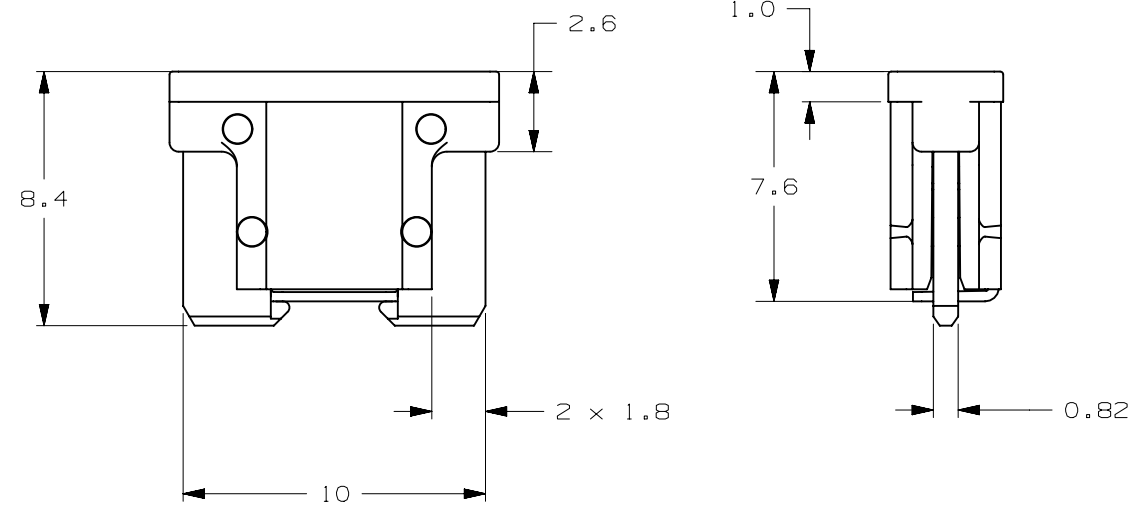

CURRENT RATE [A]	VERSIONS AND PART NUMBERS
3	0891002.NXS
5	0891005.NXS
7.5	089107.5NXS
10	0891010.NXS
15	0891015.NXS
20	0891020.NXS
25	0891025.NXS
30	0891030.NXS
35	0891035.NXS

LTR	DATE	REVISION	DRW
A	01/FEB/23	526135GCA - INITIAL RELEASE	OPL

ISOMETRIC VIEW

LP MINI 58V					
TERMINAL MATERIAL:	ZINC				
TERMINAL PLATING:	SILVER				
HOUSING MATERIAL:	PA66 (U.L. 94 FLAMMABILITY RATING - HB)				
LINEAR DIMENSIONS				ANGLES	RADII
DIM	.5 - 6	6 - 30	30 - 120	120 - 400	±0.5° ±0.2
TOL	±0.1	±0.2	±0.3	±0.5	
3RD ANGLE PROJECTION		Littelfuse®		REVISION	DRWG. NO.
		CHICAGO, USA 773-628-1000		A	WEB-0891000.NXS