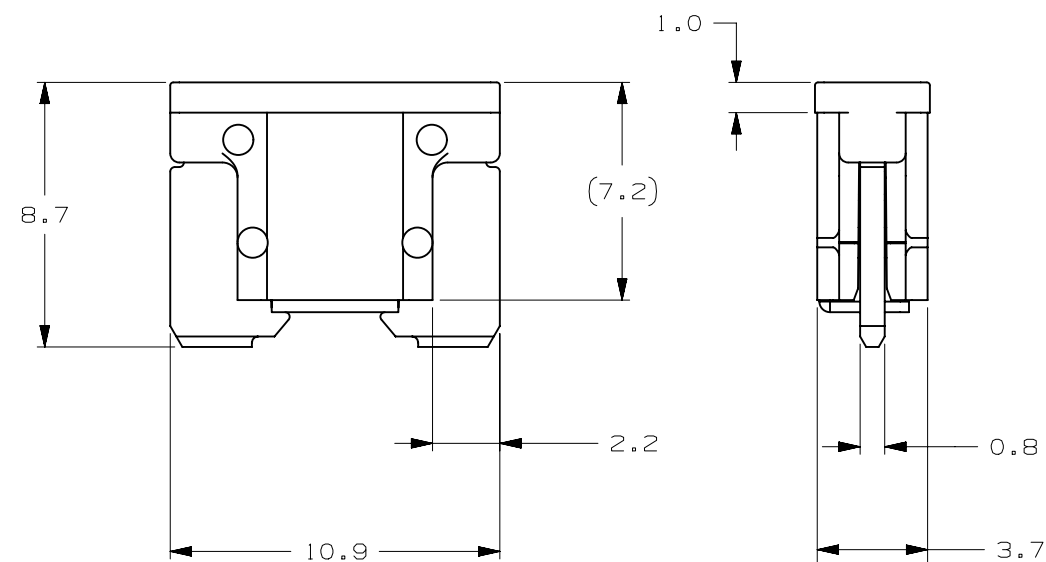

CURRENT RATE [A]	VERSIONS AND PART NUMBERS
5	0891005.NXWS
7.5	089107.5NXWS
10	0891010.NXWS
15	0891015.NXWS
20	0891020.NXWS
25	0891025.NXWS
30	0891030.NXWS

LTR	DATE	REVISION	DRW
A	01/FEB/23	526135GCA - INITIAL RELEASE	OPL

ISOMETRIC VIEW

LP MINI 10.9mm 58V					
TERMINAL MATERIAL:	ZINC				
TERMINAL PLATING:	SILVER				
HOUSING MATERIAL:	PA66 (U.L. 94 FLAMMABILITY RATING - HB)				
LINEAR DIMENSIONS				ANGLES	RADII
DIM	.5 - 6	6 - 30	30 - 120	120 - 400	±0.5° ±0.2
TOL	±0.1	±0.2	±0.3	±0.5	
3RD ANGLE PROJECTION		Littelfuse®		REVISION	DRWG. NO.
		CHICAGO, USA 773-628-1000		A	WEB-0891000.NXWS