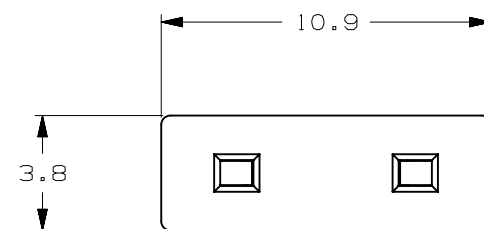

CURRENT RATE [A]	VERSIONS AND PART NUMBERS
5	0891005.NXWS
7.5	089107.5NXWS
10	0891010.NXWS
15	0891015.NXWS
20	0891020.NXWS
25	0891025.NXWS
30	0891030.NXWS

LTR	DATE	REVISION	DRW
A	01/FEB/23	526135GCA - INITIAL RELEASE	OPL

ISOMETRIC VIEW

LP MINI 10.9mm 58V					
TERMINAL MATERIAL:	ZINC				
TERMINAL PLATING:	SILVER				
HOUSING MATERIAL:	PA66 (U.L. 94 FLAMMABILITY RATING - HB)				
LINEAR DIMENSIONS				ANGLES	RADII
DIM	.5 - 6	6 - 30	30 - 120	120 - 400	±0.5° ±0.2
TOL	±0.1	±0.2	±0.3	±0.5	
3RD ANGLE PROJECTION		Littelfuse®		REVISION	DRWG. NO.
		CHICAGO, USA 773-628-1000		A	WEB-0891000.NXWS