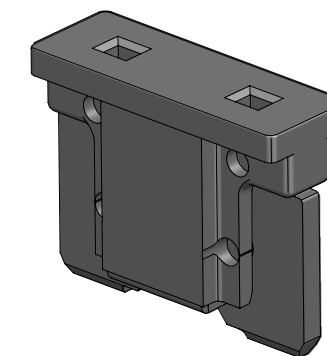

CURRENT RATE [A]	VERSIONS AND PART NUMBERS
5	0891005.NXWS
7.5	089107.5NXWS
10	0891010.NXWS
15	0891015.NXWS
20	0891020.NXWS
25	0891025.NXWS
30	0891030.NXWS

LTR	DATE	REVISION	DRW
A	01/FEB/23	526135GCA - INITIAL RELEASE	OPL

ISOMETRIC VIEW

LP MINI 10.9mm 58V					
TERMINAL MATERIAL:	ZINC				
TERMINAL PLATING:	SILVER				
HOUSING MATERIAL:	PA66 (U.L. 94 FLAMMABILITY RATING - HB)				
LINEAR DIMENSIONS				ANGLES	RADII
DIM	.5 - 6	6 - 30	30 - 120	120 - 400	±0.5° ±0.2
TOL	±0.1	±0.2	±0.3	±0.5	
3RD ANGLE PROJECTION		Littelfuse®		REVISION	DRWG. NO.
		CHICAGO, USA 773-628-1000		A	WEB-0891000.NXWS