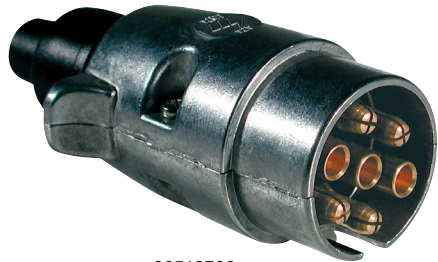

## 7-POLE SOCKETS & PLUGS

00590700

00431700

00519700

00516700

00421700

00519200

### Description

Members 7-Pole sockets and plugs are often used to connect sources and controls for lights in a trailer's electrical system. Available in different wire gauge sizes, as well as in different housing types and interfaces, this portfolio accommodates a number of ISO specifications to fit the need of your vehicle's wiring configuration.

### Features and Benefits

- Versions available with or without cap to protect against debris intrusion when not in use.
- Screw terminal versions especially suitable for spare & replacement parts markets.
- Mechanical resistance and watertightness guarantee an efficient and reliable electrical connection.