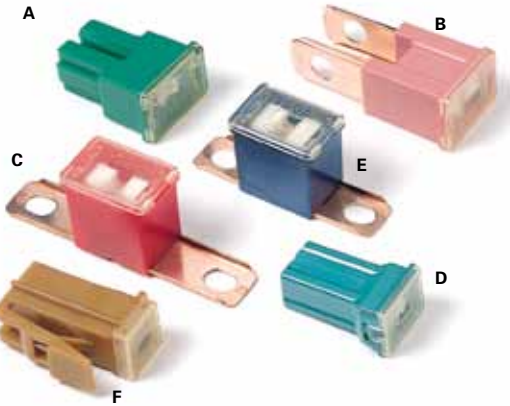

PAL Auto Link Fuses

Commonly found on many Japanese and Domestic built vehicles in current ratings up to 140 amperes. Available with female connector, male connector, bent connector and locking female connector. Color coded to indicate amp rating.

A. AUTO LINK PAL FEMALE TERMINAL

COLOR CODE	CURRENT RATING (A)	BOXED		CARDED		
		MATERIAL #	CATALOG #	MATERIAL #	CATALOG #	NEW PACKAGING MATERIAL #
Blue	20A	0PAL020.X	PAL020	0PAL020.XP	PAL020BP	0PAL020.XPA
Pink	30A	0PAL030.X	PAL030	0PAL030.XP	PAL030BP	0PAL030.XPA
Green	40A	0PAL040.X	PAL040	0PAL040.XP	PAL040BP	0PAL040.XPA
Red	50A	0PAL050.X	PAL050	0PAL050.XP	PAL050BP	0PAL050.XPA
Yellow	60A	0PAL060.X	PAL060	0PAL060.XP	PAL060BP	0PAL060.XPA

B. AUTO LINK PAL STRAIGHT MALE TERMINAL

COLOR CODE	CURRENT RATING (A)	BOXED		CARDED		
		MATERIAL #	CATALOG #	MATERIAL #	CATALOG #	NEW PACKAGING MATERIAL #
Pink	30A	0PAL130.X	PAL130	0PAL130.XP	PAL130BP	0PAL130.XPA
Yellow	60A	0PAL160.X	PAL160	0PAL160.XP	PAL160BP	0PAL160.XPA
Black	80A	0PAL180.X	PAL180	0PAL180.XP	PAL180BP	0PAL180.XPA
Blue	100A	0PAL1100X	PAL1100	0PAL1100XP	PAL1100BP	0PAL1100XPA
Gray	120A	0PAL1120X	PAL1120	0PAL1120XP	PAL1120BP	0PAL1120XPA

C. AUTO LINK PAL 13/16" BENT MALE TERMINAL

COLOR CODE	CURRENT RATING (A)	BOXED		CARDED		
		MATERIAL #	CATALOG #	MATERIAL #	CATALOG #	NEW PACKAGING MATERIAL #
Pink	30A	0PAL230.X	PAL230	0PAL230.XP	PAL230BP	0PAL230.XPA
Green	40A	0PAL240.X	PAL240	0PAL240.XP	PAL240BP	0PAL240.XPA
Red	50A	0PAL250.X	PAL250	0PAL250.XP	PAL250BP	0PAL250.XPA
Yellow	60A	0PAL260.X	PAL260	0PAL260.XP	PAL260BP	0PAL260.XPA
Brown	70A	0PAL270.X	PAL270	0PAL270.XP	PAL270BP	0PAL270.XPA
Black	80A	0PAL280.X	PAL280	0PAL280.XP	PAL280BP	0PAL280.XPA
Blue	100A	0PAL2100X	PAL2100	0PAL2100XP	PAL2100BP	0PAL2100XPA
Gray	120A	0PAL2120X	PAL2120	0PAL2120XP	PAL2120BP	0PAL2120XPA
Purple	140A			0PAL2140XP	PAL2140BP	0PAL2140XPA