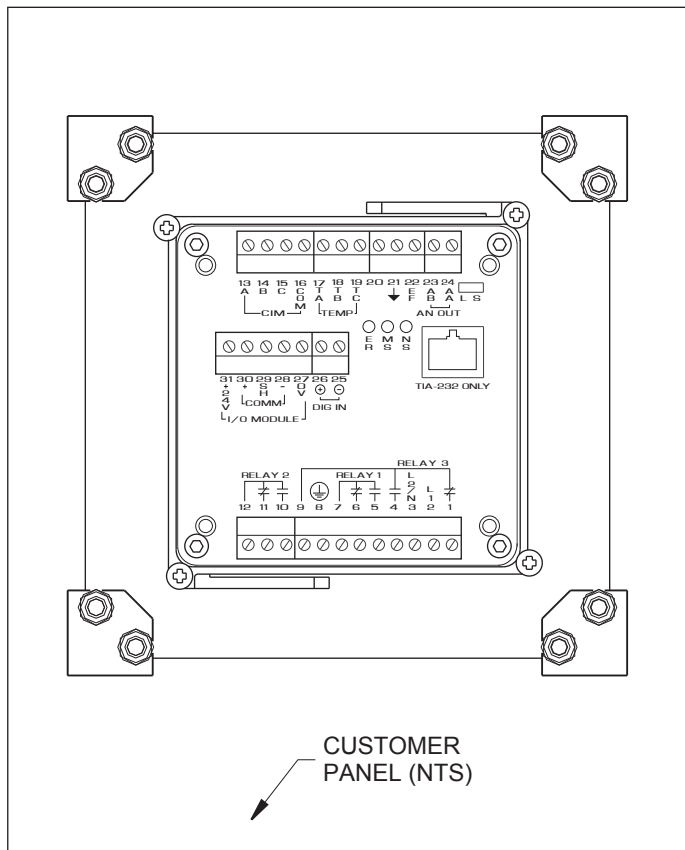

**PMA-17 SPRECHER & SCHUH CET 4 ADAPTER FOR MPU-32**

FRONT VIEW  
 CUSTOMER PANEL NOT SHOWN

CUSTOMER PANEL

CUSTOMER PANEL (NTS)