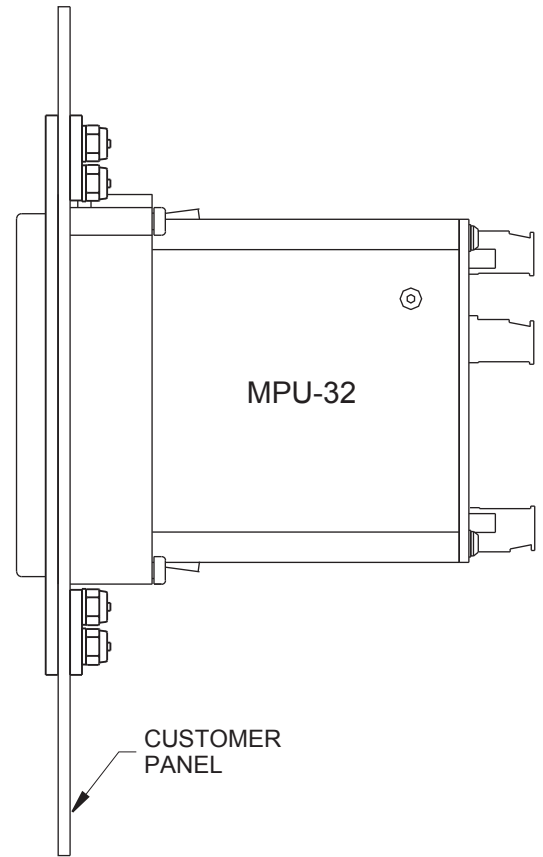

**PMA-17 SPRECHER & SCHUH CET 4 ADAPTER FOR MPU-32**

FRONT VIEW  
 CUSTOMER PANEL NOT SHOWN

CUSTOMER PANEL

CUSTOMER PANEL (NTS)