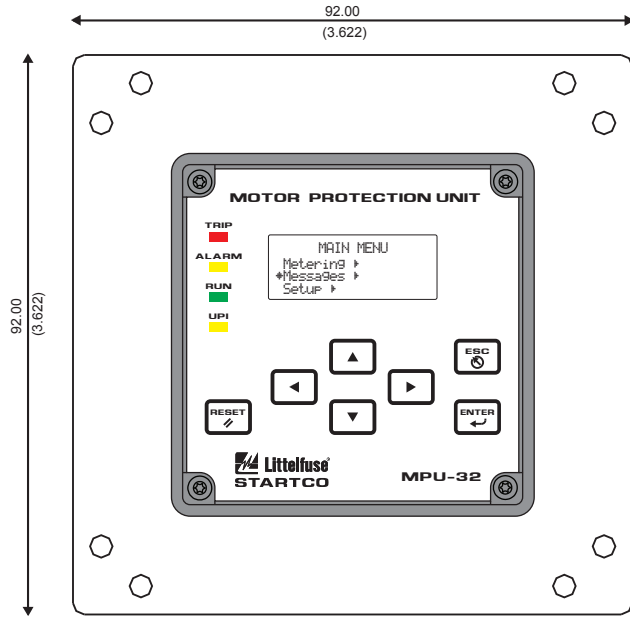

**PMA-17 SPRECHER & SCHUH CET 4 ADAPTER FOR MPU-32**

FRONT VIEW  
 CUSTOMER PANEL NOT SHOWN

CUSTOMER PANEL

CUSTOMER PANEL (NTS)