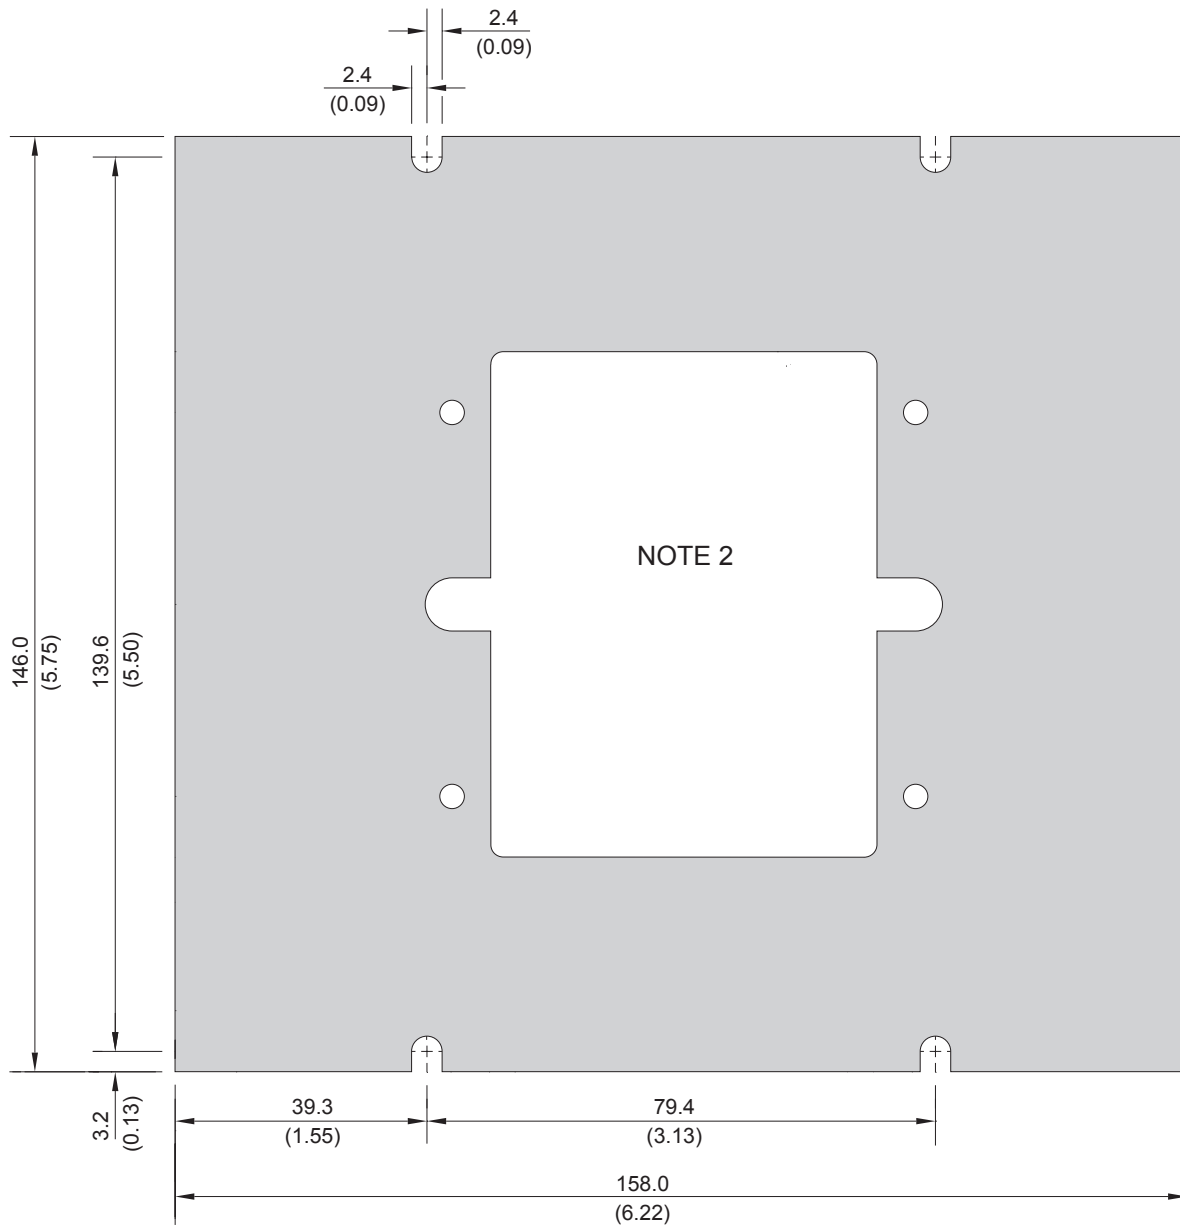

PMA-6 FPL-GFRM ADAPTER FOR SE-701, SE-703, SE-704, OR SE-601

FRONT VIEW

NOTES:

1. Dimensions in millimetres (inches).
2. PMA-55 or PMA-60 required.
3. Ground-fault monitor must be ordered separately with full part number.