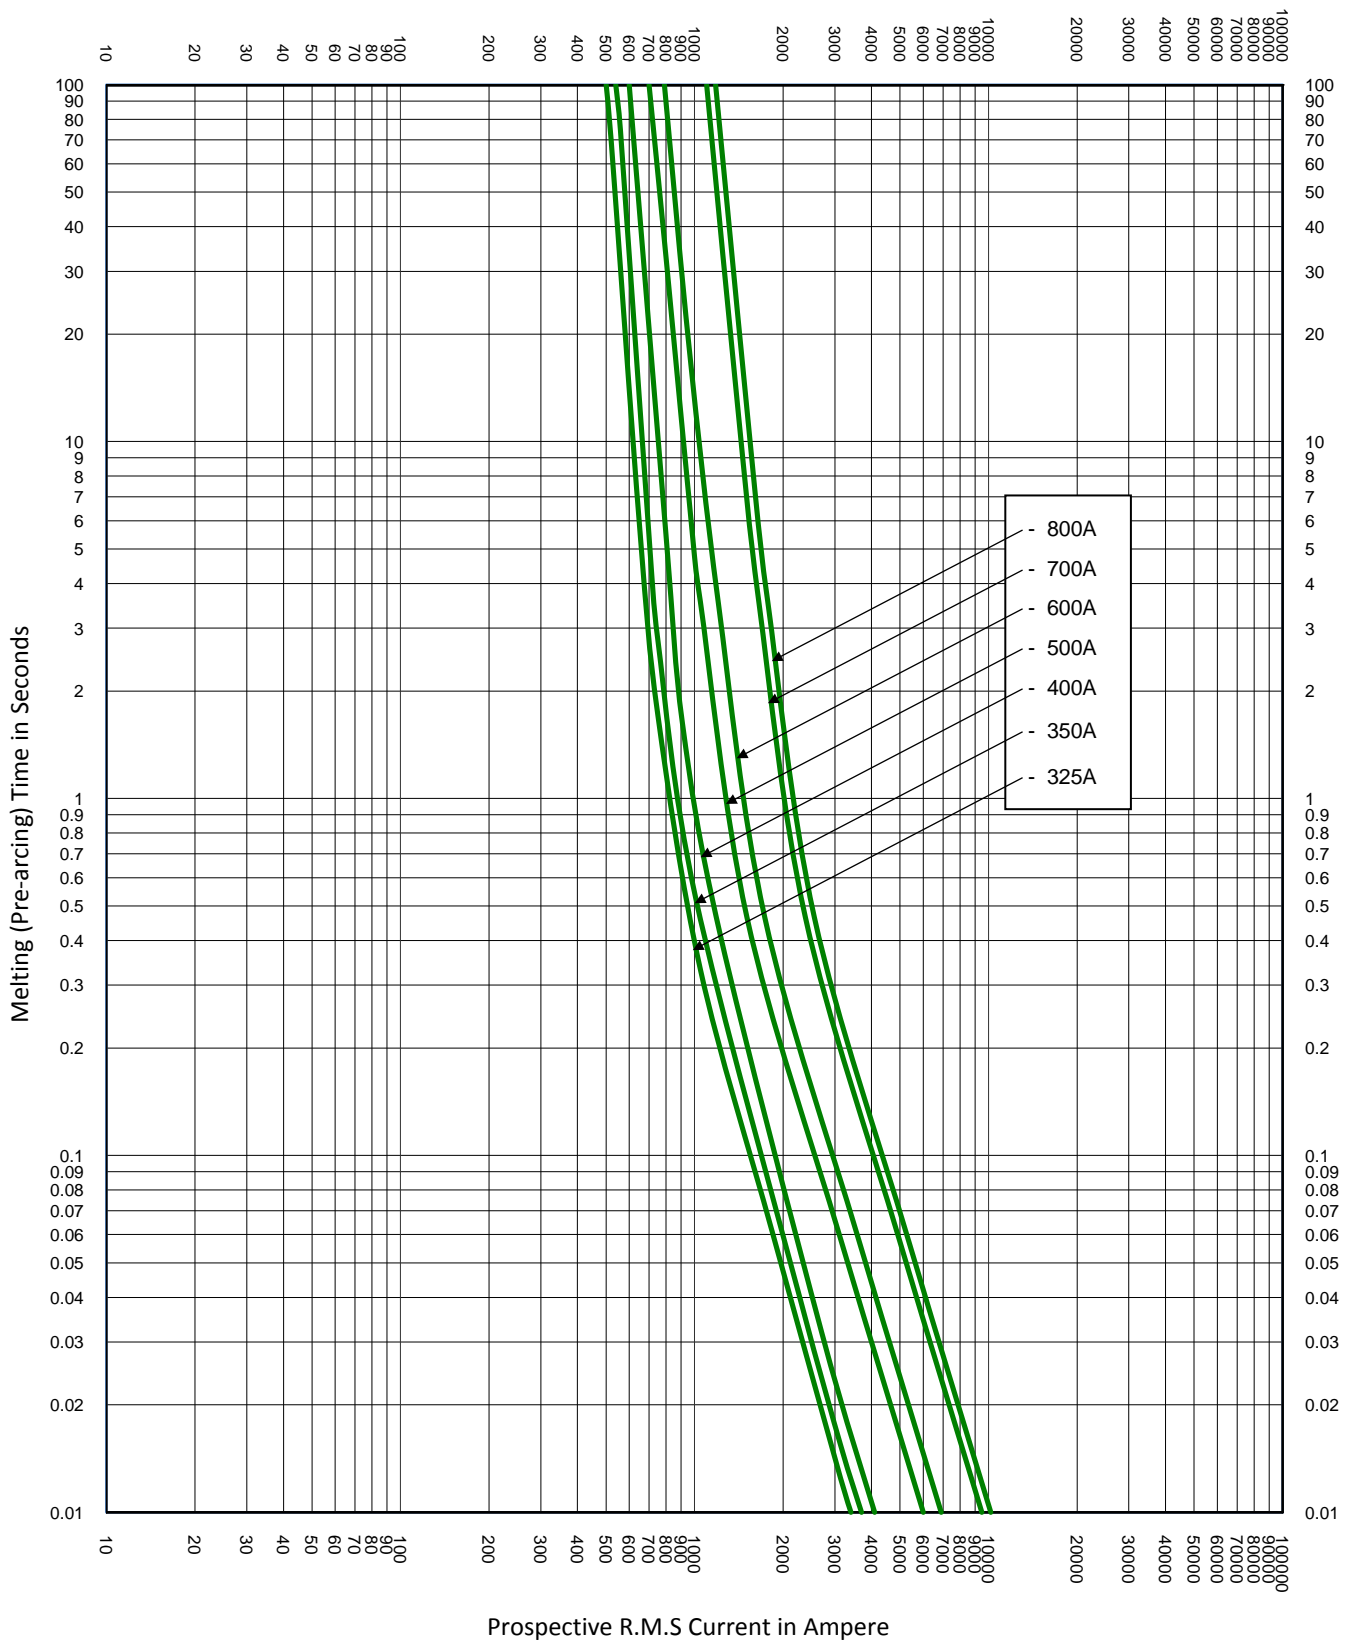

TEST VOLTAGE:	TIME CONSTANT/POWER FACTOR:	FUSE CATALOG NUMBER:
BASIS FOR DATA:		CNNE 35A - 800A

	DRAWN BY: LLL DATE: 02/05/2015 REVISION: A
	DRAWING NO.: FCC01-CNNE SHEET 3 OF 3

**TIME CURRENT CHARACTERISTIC CURVES**

TEST VOLTAGE:	TIME CONSTANT/POWER FACTOR:	FUSE CATALOG NUMBER:
BASIS FOR DATA:		CNNE 35A - 800A
		DRAWN BY: LLL DATE: 02/05/2015 REVISION: A
<b>TIME CURRENT CHARACTERISTIC CURVES</b>		DRAWING NO.: FCC01-CNNE SHEET 3 OF 3