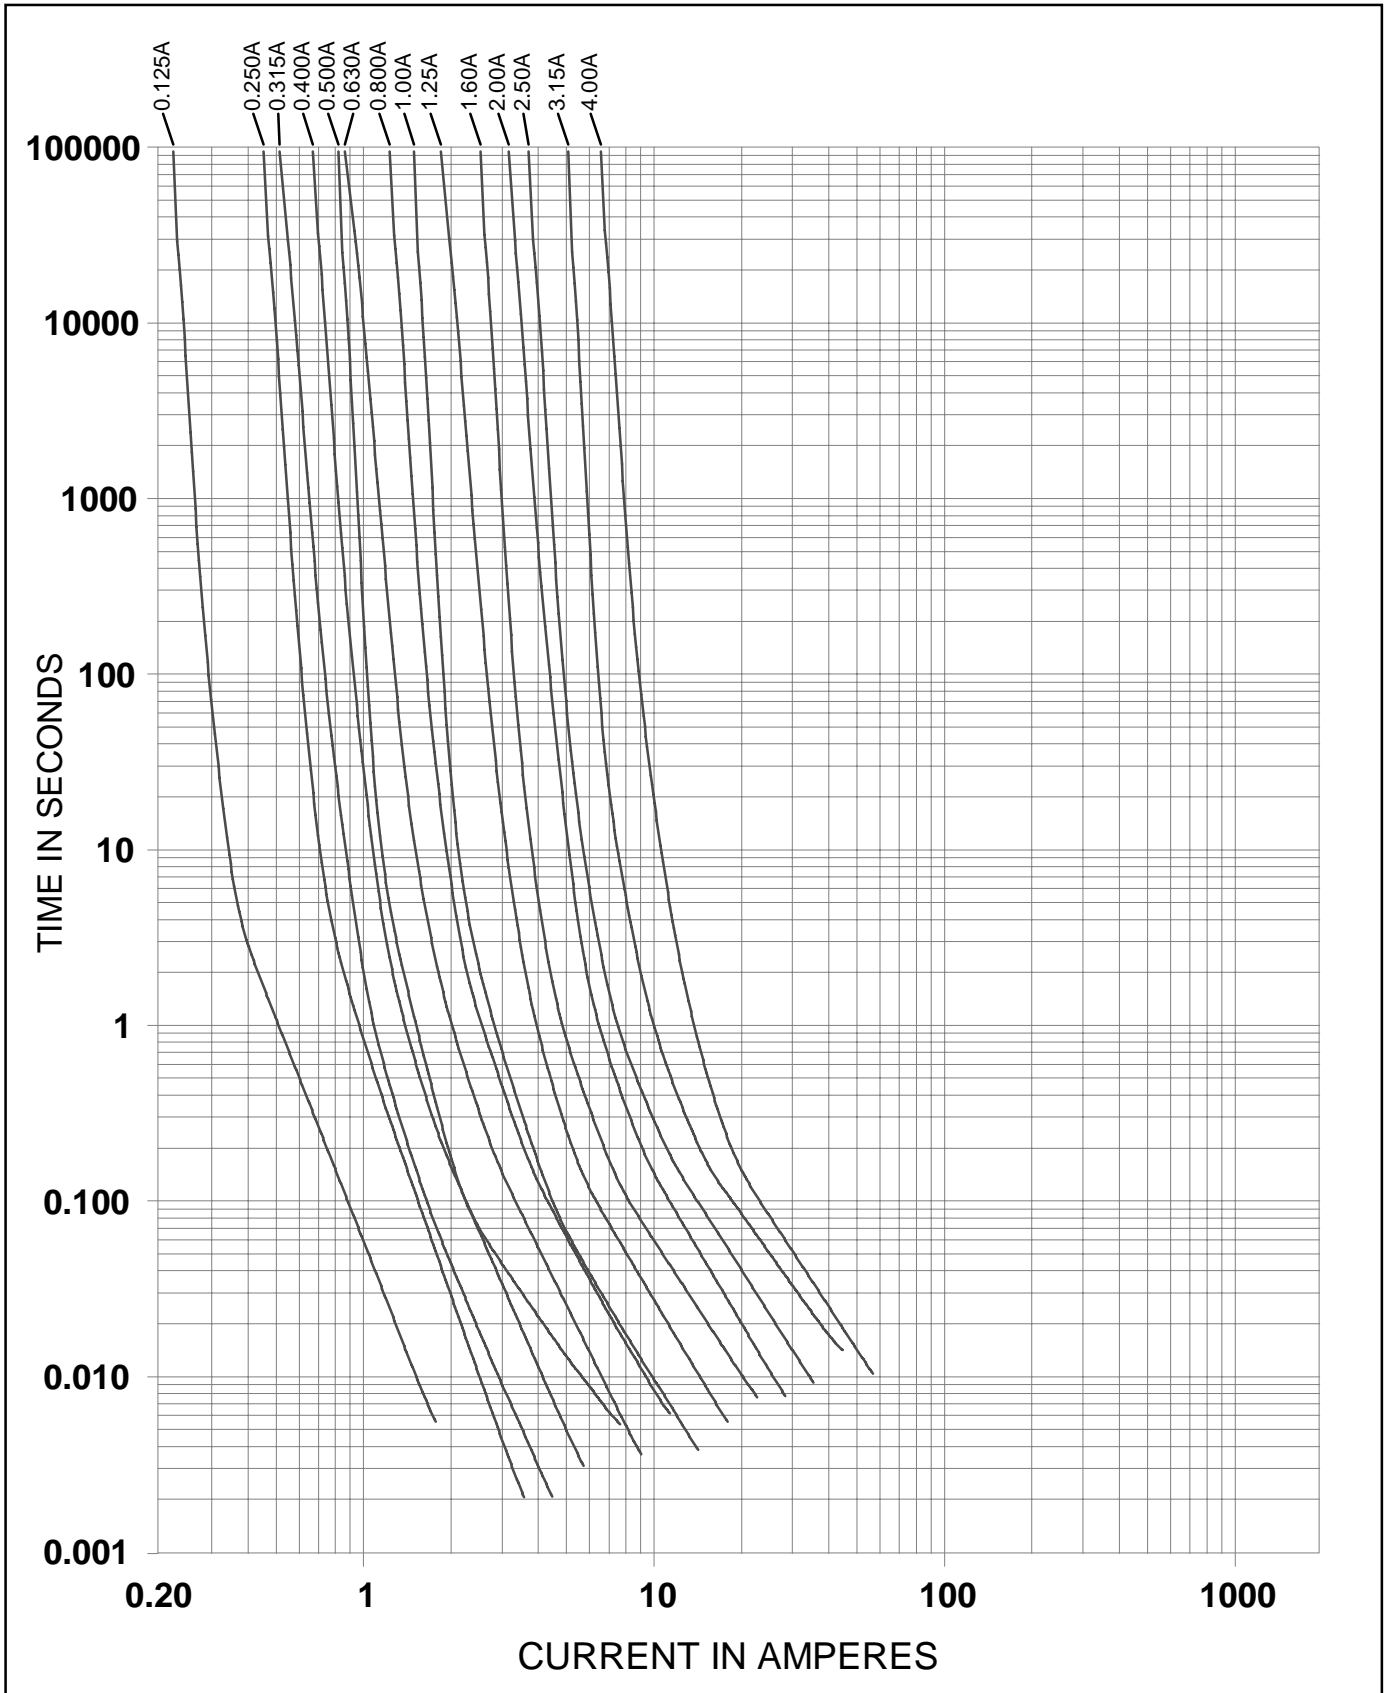

# Littelfuse®

MP Time Lag Fuse  
398 Series  
n. genormt

Specifications are subject to change without notice.

Note: 1.00 means the number one with two decimal places.

AKL V3.9 06.04.04