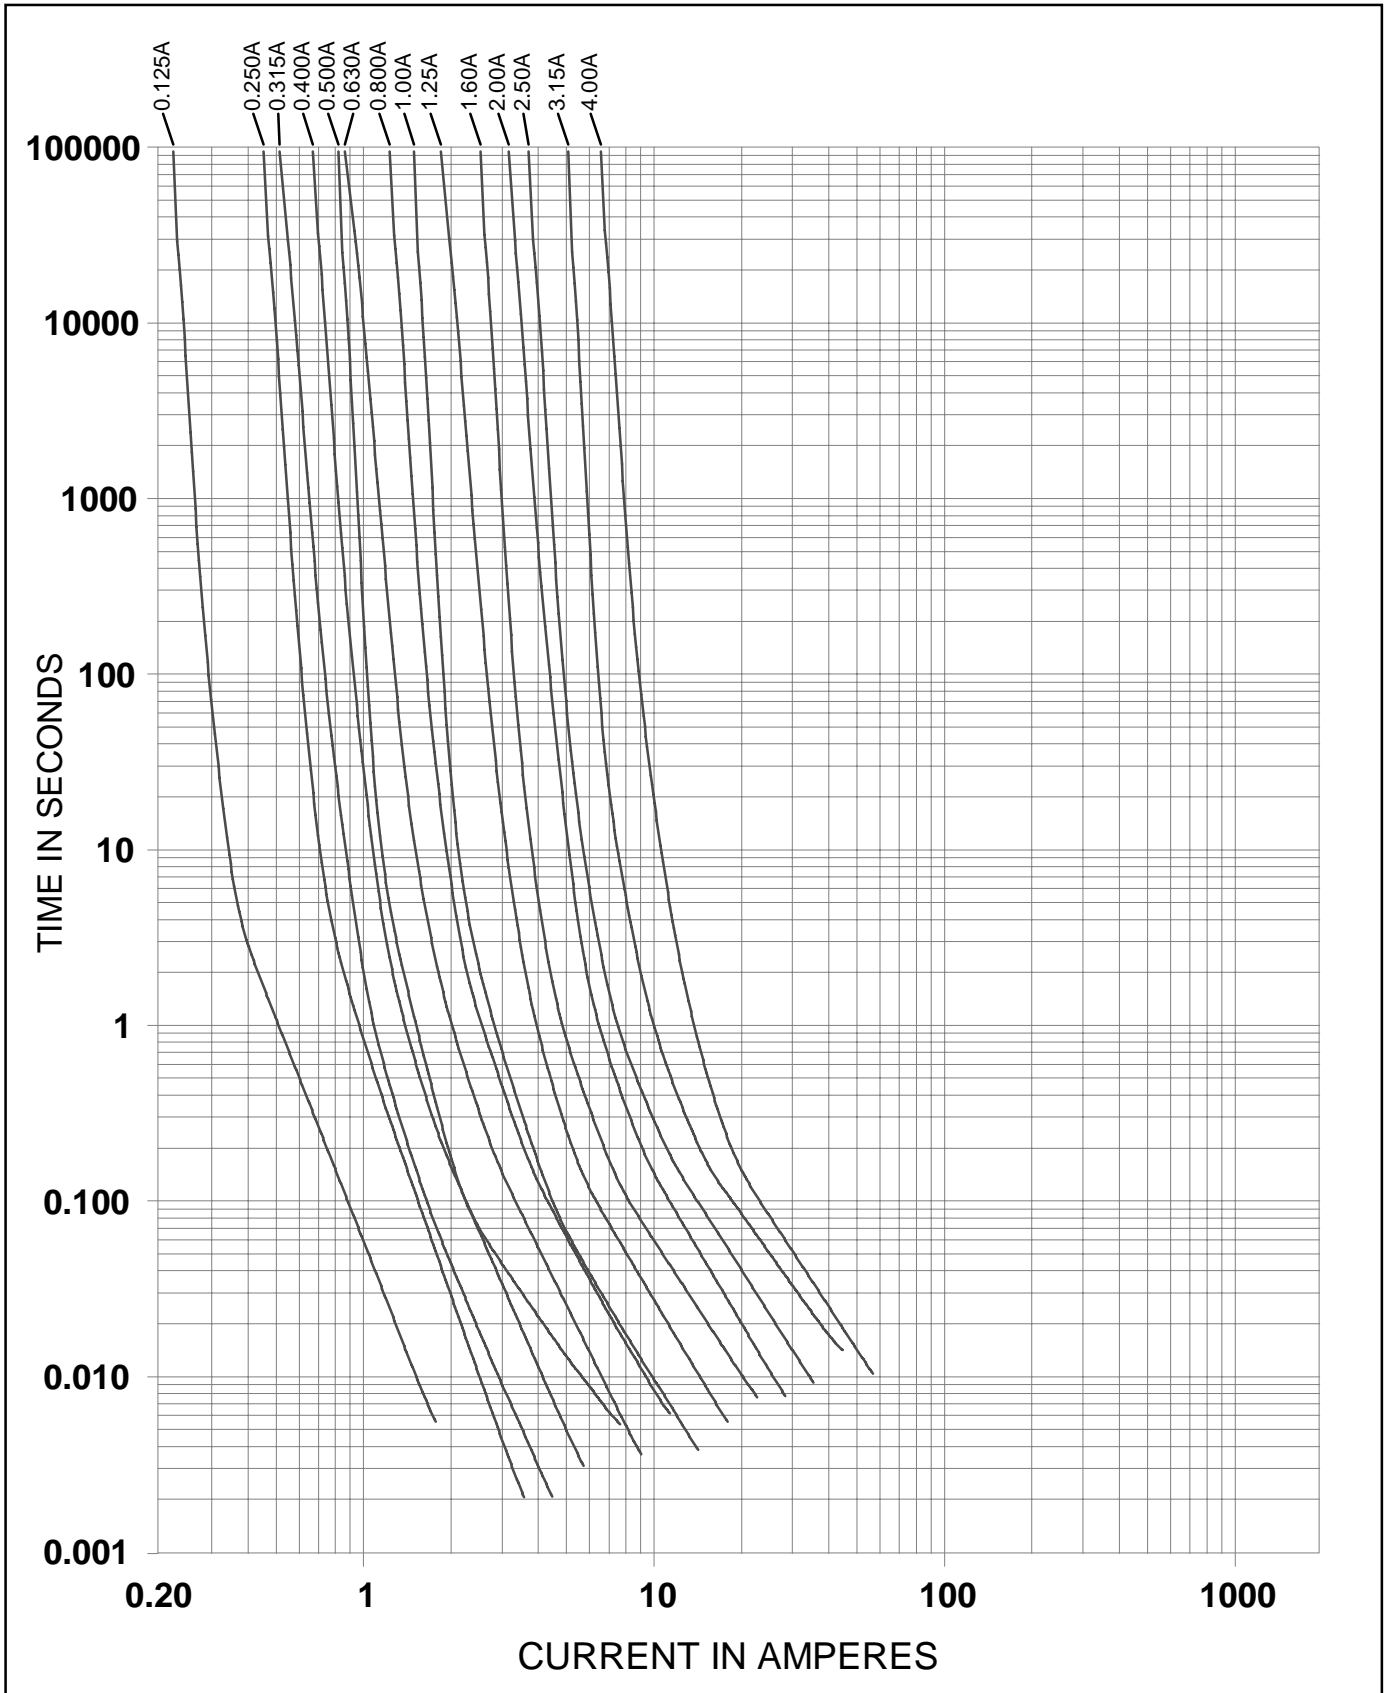

Littelfuse®

MP Time Lag Fuse
398 Series
n. genormt

Specifications are subject to change without notice.

Note: 1.00 means the number one with two decimal places.

AKL V3.9 06.04.04