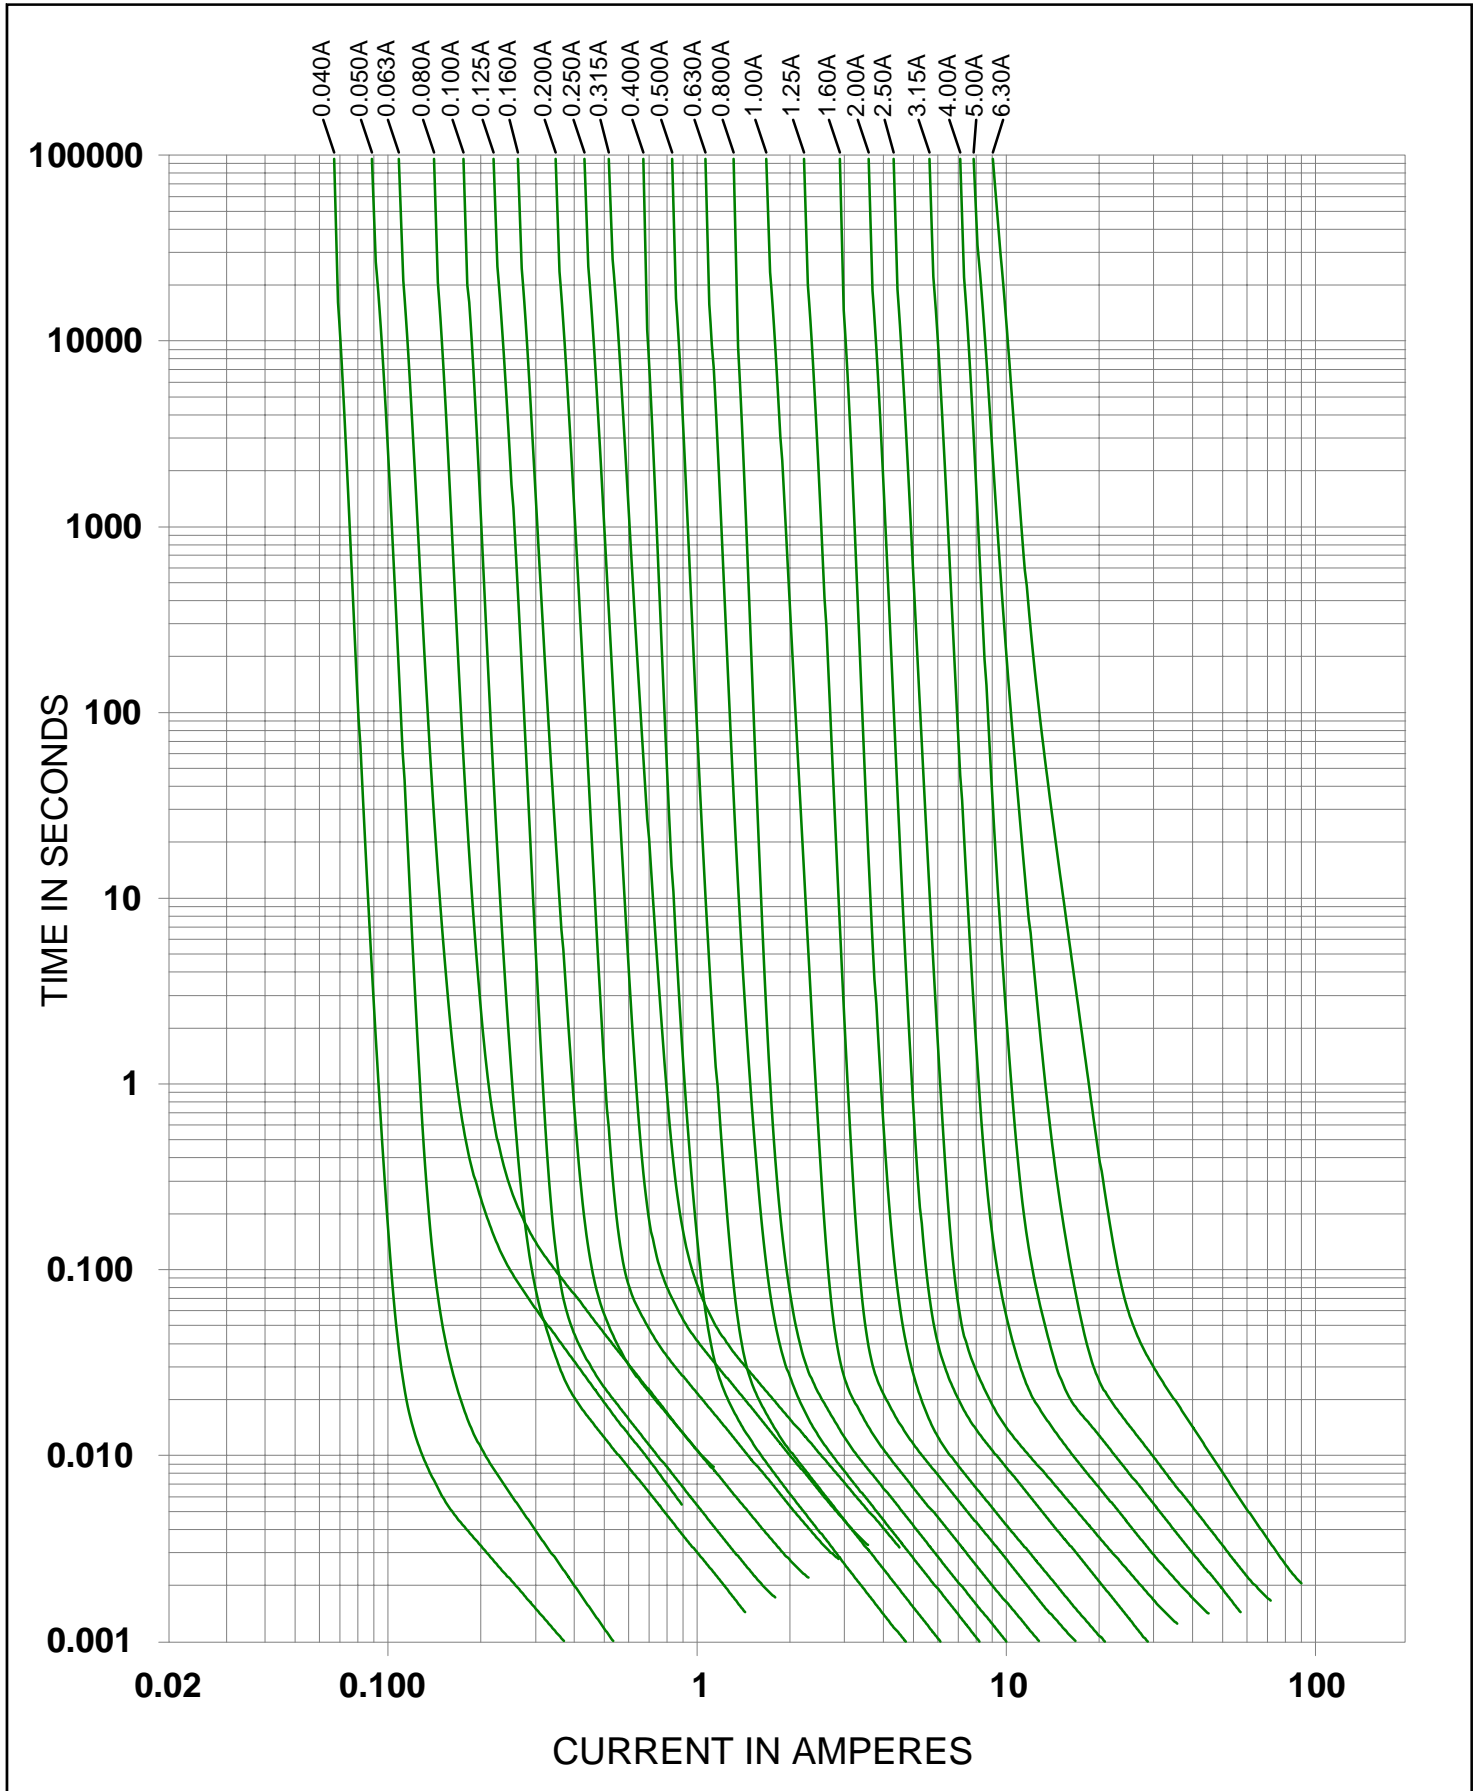

Littelfuse®

TR5® Fast-Acting Fuse
370 Series
IEC127-3/3

Specifications are subject to change without notice.