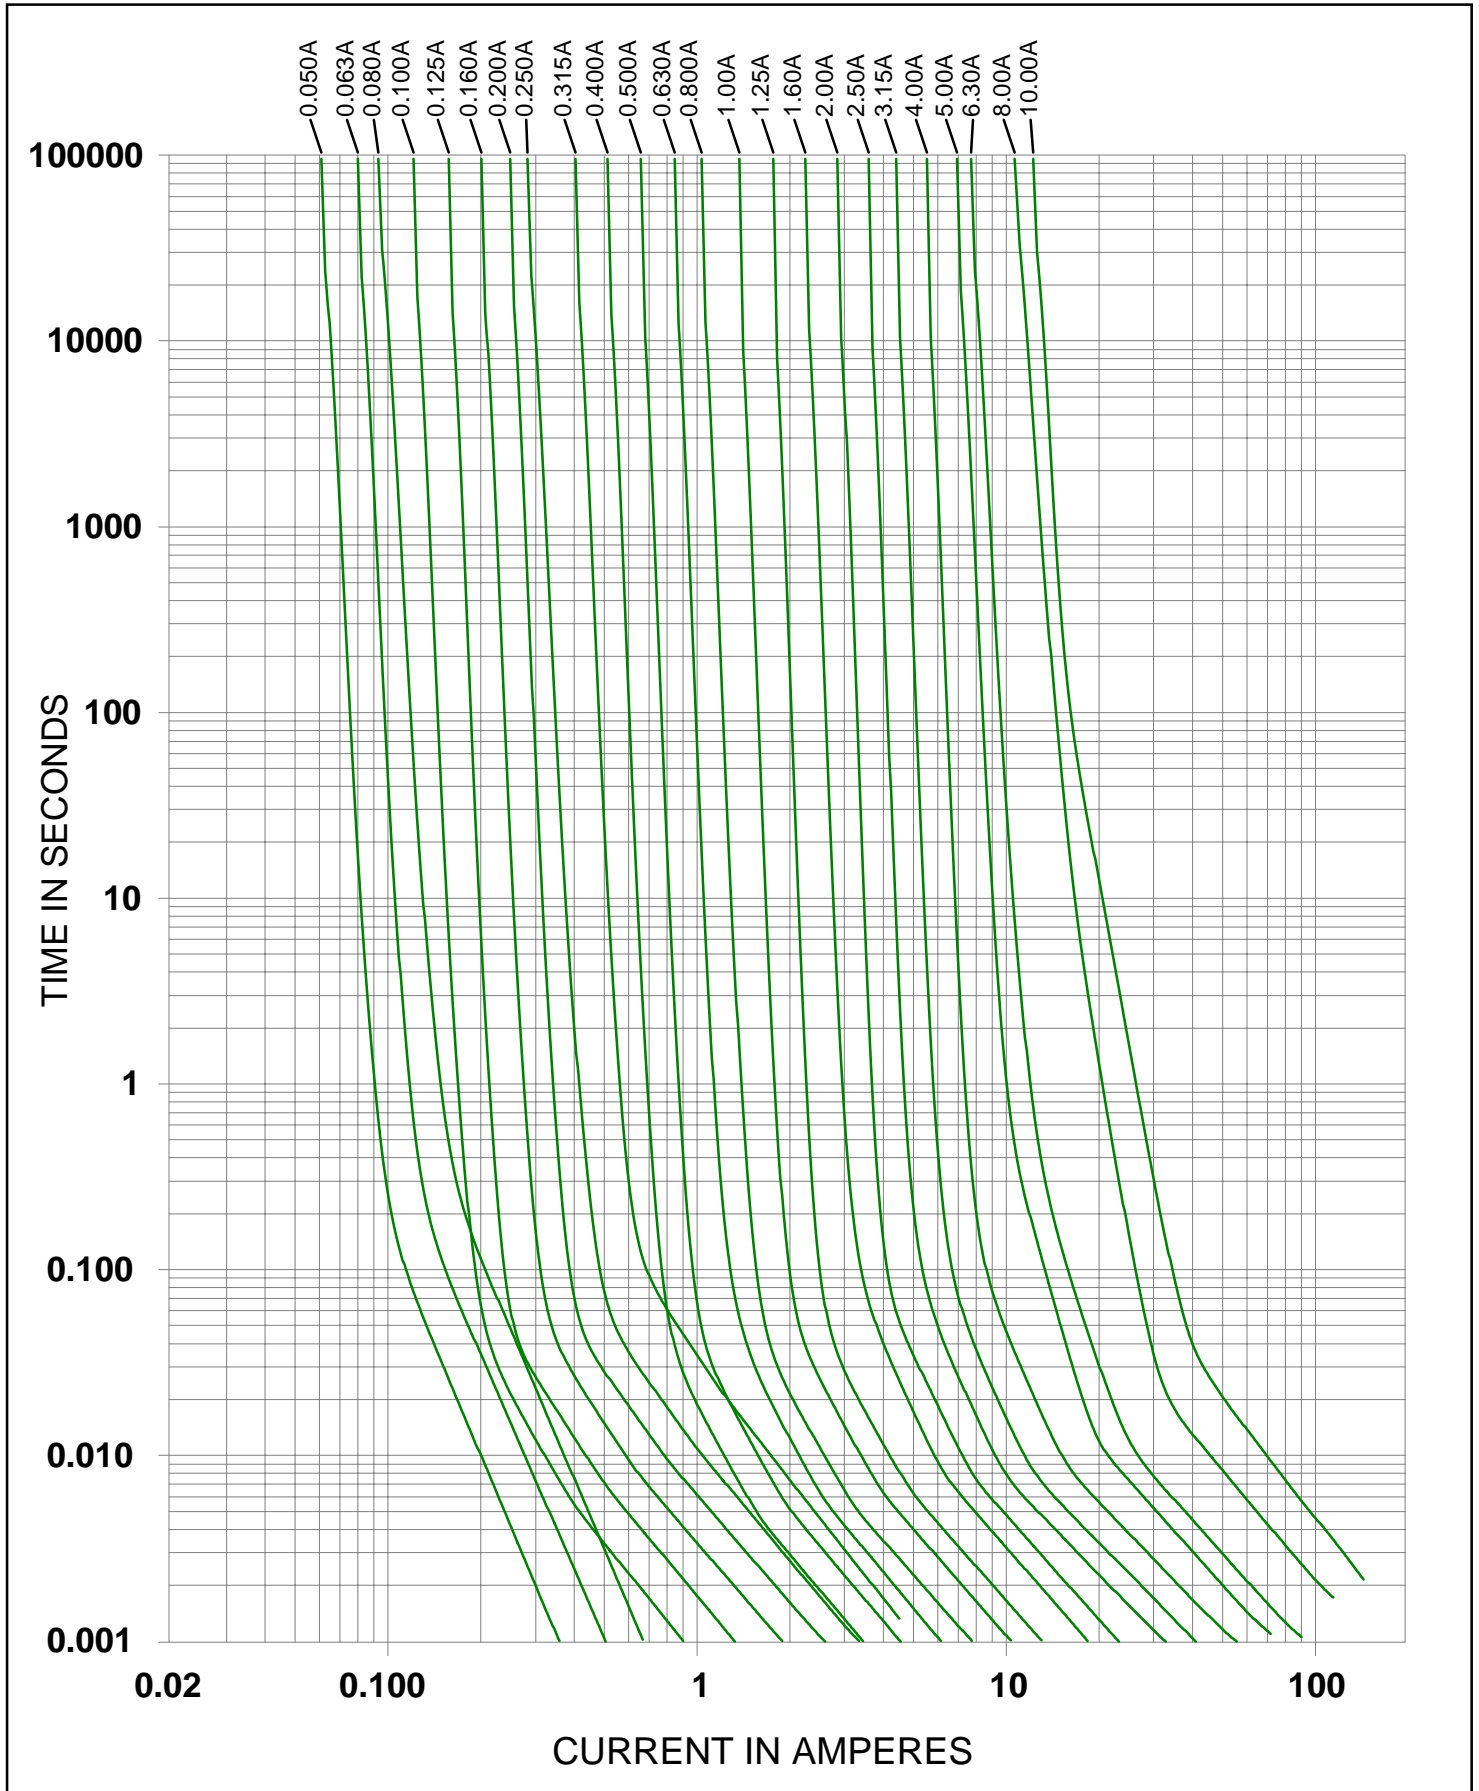

Littelfuse®

TR5® Fast-Acting Fuse
373 Series
UL248 subminiature

Specifications are subject to change without notice.