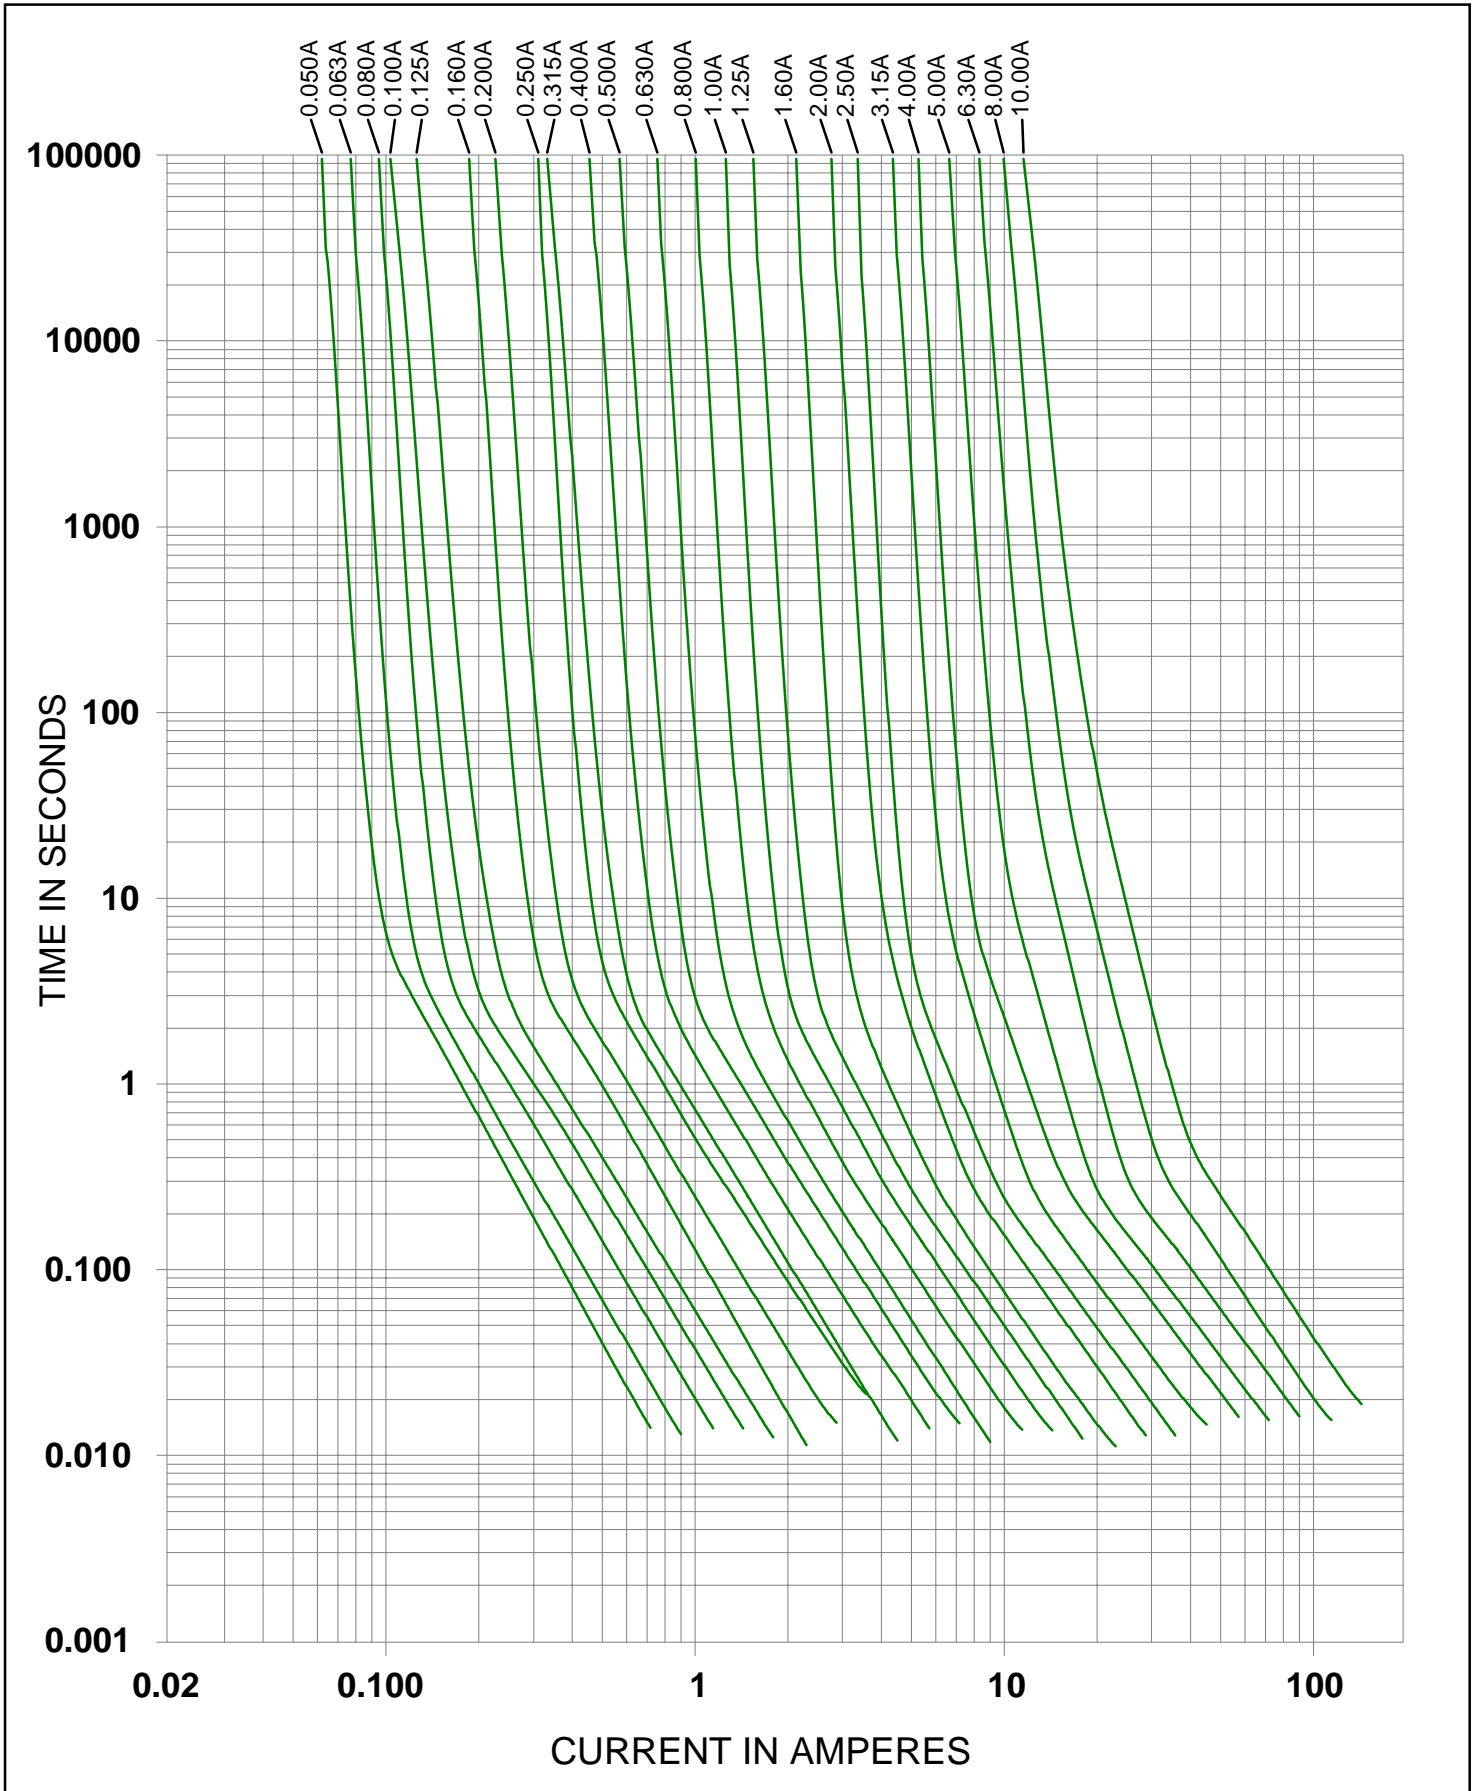

Littelfuse®

TR5® Time Lag Fuse
374 Series
UL248 subminiature

Specifications are subject to change without notice.