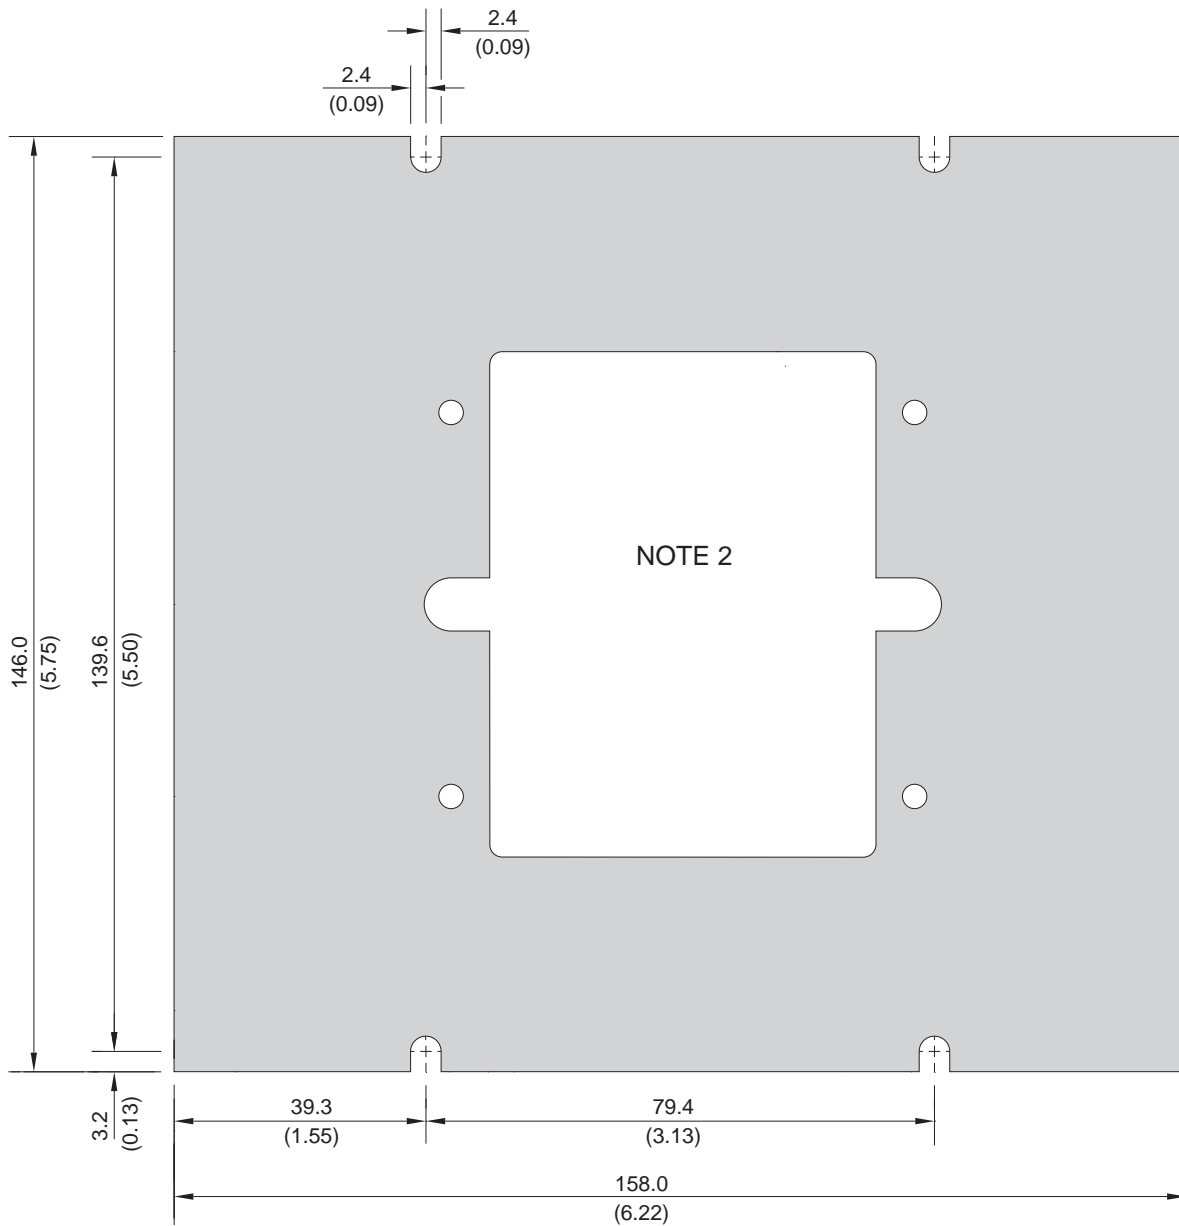

MA-06 : PMA-6 FPL-GFRM ADAPTER FOR SE-701, SE-703, SE-704, OR SE-601

FRONT VIEW

NOTES:

1. Dimensions in millimetres (inches).
2. PMA-55 or PMA-60 required.
3. Ground-fault monitor must be ordered separately with full part number.